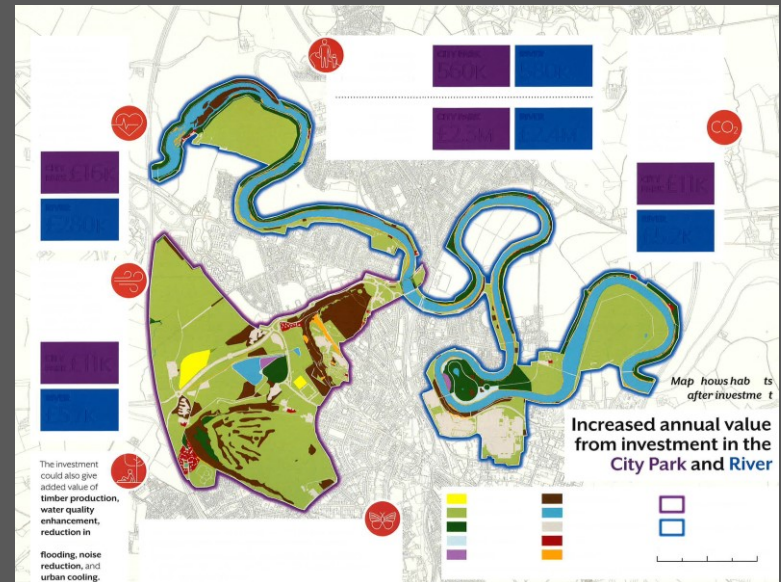

Local conditions

- Working within existing established relationship
- Developed a shared vision
- Focus on natural solutions
- Providing resources (expertise, money)

Scottish Natural Heritage
Dualchas Nàdair na h-Alba
nature.scot